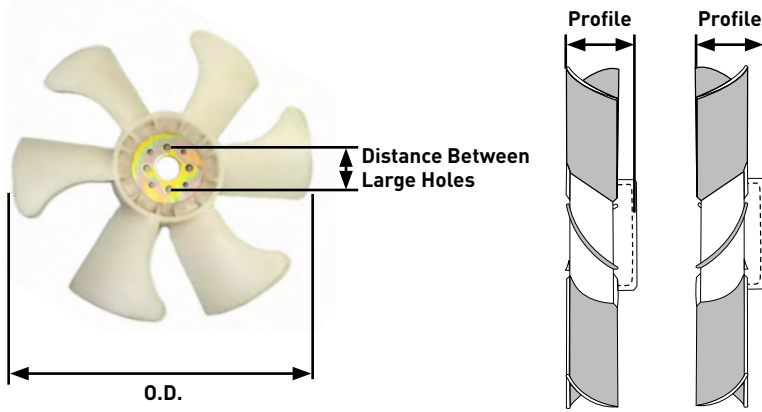

7

Fan Clutches Embrague de Ventilador Embrayages de ventilateur

Thermal

	Engaged Temperature	Application		Engaged Temperature	Application
▼ SY41460	155°	Clark C500/Y235 355 IT355		▼ SY41462	Clark C500/685 Y685 H915 Y1015 HY1015
▼ SY41461	155°	Clark C500/355 Y355 685 Y685			

Fan Blades Aspas de Ventilador Ventilateurs de Refroidissement

	Blade Type/ Shape ▼	O.D.	Large Holes	Distance Between Large Holes	Profile	Number of Blades	Mount Hole Diameter
SY35070	Metal standard	18.50" 470mm	4	2.13" 54mm	2.60" 66mm	5	0.63" 16mm
SY34270	Metal standard	13.70" 348mm	4	2.48" 63mm	2.09" 53mm	6	0.94" 24mm
SY800361	Metal standard	13.86" 352mm	4	2.13" 54mm	1.97" 50mm	6	1.26" 32mm
SY43985	Metal standard	13.94" 354mm	4	2.01" 51mm	2.05" 52mm	6	1.26" 32mm
SY46765	Metal standard	14.88" 378mm	4	2.13" 54mm	1.40" 36mm	6	1.26" 32mm