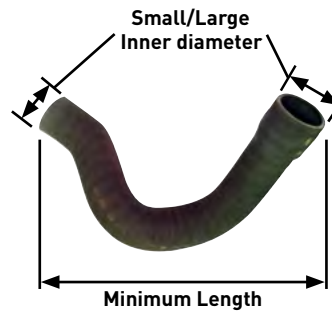

⚠ CA PROP 65 WARNING: Cancer/Reproductive Harm www.p65warnings.ca.gov

Hoses Mangueras Tuyaux

Type A: Straight Hose

Type C: Reinforced

Type B: 2-Dimensional Preformed

Type D: 3-Dimensional Preformed

	Type ▼	Minimum Length		Small Inner Diameter		Large Inner Diameter		Reinforced with Spring
SY1221026	A	2.76"	70mm	0.47"	12mm	0.47"	12mm	No
SY1221002	A	3.35"	85mm	1.61"	41mm	1.85"	47mm	No
SY1221722	A	3.82"	97mm	0.59"	15mm	0.79"	20mm	No
SY1221019	A	12.76"	324mm	0.63"	16mm	0.63"	16mm	No