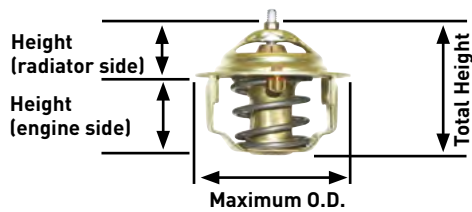

Thermostats Termostatos Thermostats

Type ▼	Maximum O.D.	Total Height	Height Engine Side	Height Radiator Side	Opening Temperature
SY73718 	1.72" 44mm	1.47" 37.00mm	0.71" 18.00mm	0.77" 19mm	160°F 71°C
SY73701 	2.13" 54mm	1.46" 37.00mm	0.75" 19.00mm	0.71" 18mm	160°F 71°C
SY48034 	2.15" 55mm	1.59" 41.00mm	0.83" 21.00mm	0.79" 20mm	170°F 77°C
SY73722 	2.15" 55mm	1.73" 44.00mm	0.96" 25.00mm	0.73" 19mm	170°F 77°C
SY46668 	2.05" 52mm	1.60" 41.00mm	0.81" 21.00mm	0.79" 20mm	171°F 77°C
SY45045 	1.71" 44mm	1.67" 43.00mm	0.95" 24.00mm	0.73" 19mm	180°F 82°C
SY42520 	1.75" 44mm	1.59" 40.00mm	0.79" 20.00mm	0.80" 20mm	180°F 82°C
SY1248846 	2.05" 52mm	1.48" 38.00mm	0.79" 20.00mm	0.71" 18mm	180°F 82°C

⚠ CA PROP 65 WARNING: Cancer/Reproductive Harm www.p65warnings.ca.gov