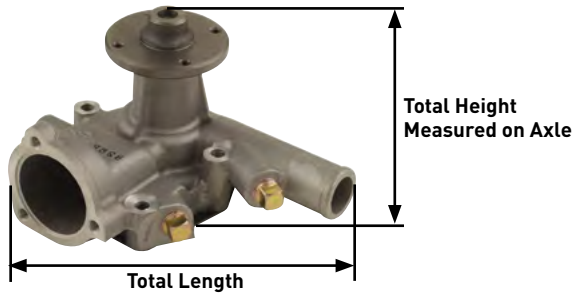

Water Pumps Bombas de Agua Pompes à Eau

	Height ▼	Length	Repair Kit		Height ▼	Length	Repair Kit	
SY52491	2.97" 76mm	9.29" 236mm			SY34941	3.66" 93mm	5.59" 142mm	
SY34952	3.15" 80mm	9.96" 253mm			SY1210241	3.70" 94mm	4.25" 108mm	
SY52481	3.18" 81mm	6.10" 155mm	SY52485		SY34943	3.70" 94mm	5.57" 142mm	
SY1221708	3.62" 92mm	5.24" 133mm			SY72643	3.74" 95mm	4.45" 113mm	
SY99503	3.66" 93mm	4.21" 107mm			SY105727	3.78" 96mm	11.30" 287mm	

⚠ CA PROP 65 WARNING: Cancer/Reproductive Harm www.p65warnings.ca.gov