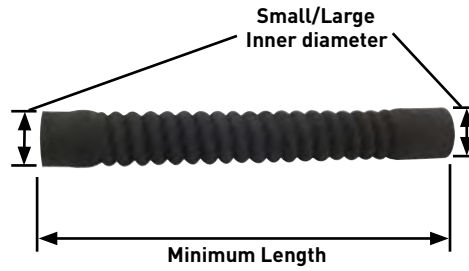

⚠ CA PROP 65 WARNING: Cancer/Reproductive Harm www.p65warnings.ca.gov

Hoses Mangueras Tuyaux

Type A: Straight Hose

Type C: Reinforced

Type B: 2-Dimensional Preformed

Type D: 3-Dimensional Preformed

	Type ▼	Minimum Length		Small Inner Diameter		Large Inner Diameter		Reinforced with Spring
SY1221026	A	2.76"	70mm	0.47"	12mm	0.47"	12mm	No
SY1221002	A	3.35"	85mm	1.61"	41mm	1.85"	47mm	No
SY1221722	A	3.82"	97mm	0.59"	15mm	0.79"	20mm	No
SY1221019	A	12.76"	324mm	0.63"	16mm	0.63"	16mm	No