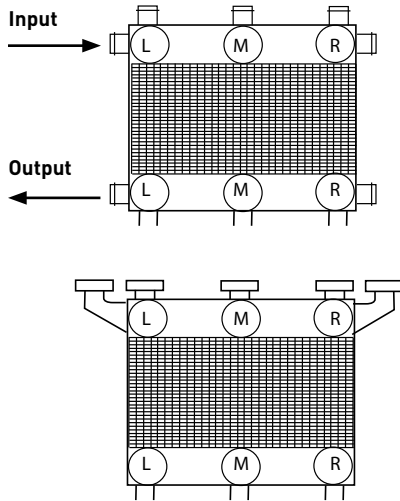

Input/Output Position