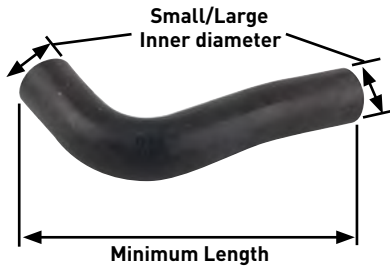

⚠ CA PROP 65 WARNING: Cancer/Reproductive Harm www.p65warnings.ca.gov

Hoses Mangueras Tuyaux

Type A: Straight Hose

Type C: Reinforced

Type B: 2-Dimensional Preformed

Type D: 3-Dimensional Preformed

	Type ▼	Minimum Length		Small Inner Diameter		Large Inner Diameter		Reinforced with Spring
SY1221026	A	2.76"	70mm	0.47"	12mm	0.47"	12mm	No
SY1221002	A	3.35"	85mm	1.61"	41mm	1.85"	47mm	No
SY1221722	A	3.82"	97mm	0.59"	15mm	0.79"	20mm	No
SY1221019	A	12.76"	324mm	0.63"	16mm	0.63"	16mm	No