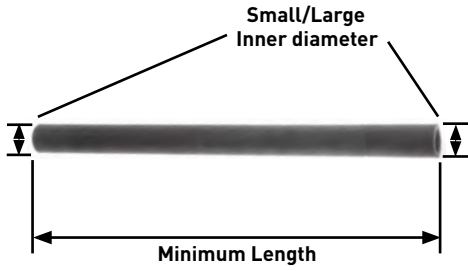

⚠ CA PROP 65 WARNING: Cancer/Reproductive Harm www.p65warnings.ca.gov

Hoses Mangueras Tuyaux

Type A: Straight Hose

Type C: Reinforced

Type B: 2-Dimensional Preformed

Type D: 3-Dimensional Preformed

	Type ▼	Minimum Length		Small Inner Diameter		Large Inner Diameter		Reinforced with Spring
SY1221026	A	2.76"	70mm	0.47"	12mm	0.47"	12mm	No
SY1221002	A	3.35"	85mm	1.61"	41mm	1.85"	47mm	No
SY1221722	A	3.82"	97mm	0.59"	15mm	0.79"	20mm	No
SY1221019	A	12.76"	324mm	0.63"	16mm	0.63"	16mm	No