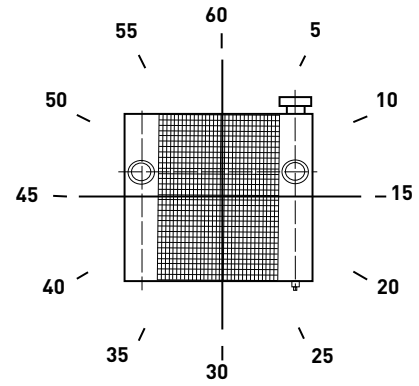

Draincock Position