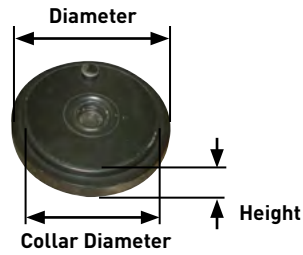

Brake Pucks Discos de Freno Pastille de Frein

	Type ▼	Diameter	Collar Diameter	Length	Height
SY85889	Round with collar	1.89" 48mm	1.69" 43mm		0.48" 12mm
SY40872	Round with collar	1.97" 50mm	1.62" 41mm		0.85" 22mm
SY85899	Round with collar	1.97" 50mm	1.63" 41mm		0.63" 16mm
SY44223	With flat side	1.57" 40mm		1.31" 33mm	0.50" 13mm
SY36072	With flat side	1.57" 40mm		1.26" 32mm	0.35" 9mm
SY45827	With flat side	1.57" 40mm		1.34" 34mm	0.20" 5mm
SY32109	With flat side	1.61" 41mm		1.35" 34mm	0.47" 12mm

⚠ CA PROP 65 WARNING: Cancer/Reproductive Harm www.p65warnings.ca.gov