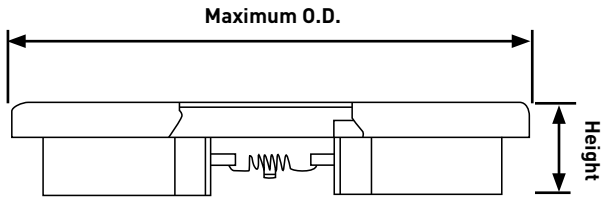

Complete Brake Assemblies Asambleas de Frenos Completa Assemblages Complet de Freins

	Maximum O.D. ▼	Height
SY52595	3.55" 90mm	2.61" 66mm

	Maximum O.D. ▼	Height
SY23497	5.86" 149mm	1.18" 30mm

	Maximum O.D. ▼	Height
SY800729	3.94" 100mm	3.16" 80mm

	Maximum O.D. ▼	Height
SY36852	6.69" 170mm	1.81" 46mm

	Maximum O.D. ▼	Height
SY800730	3.94" 100mm	3.16" 80mm

	Maximum O.D. ▼	Height
SY40676	7.66" 195mm	3.27" 83mm

	Maximum O.D. ▼	Height
SY80847	3.94" 100mm	3.16" 80mm

	Maximum O.D. ▼	Height
SY44855	8.92" 227mm	2.40" 61mm

	Maximum O.D. ▼	Height
SY800728	4.47" 114mm	1.18" 30mm

	Maximum O.D. ▼	Height
SY32019	8.92" 227mm	2.40" 61mm

	Maximum O.D. ▼	Height
SY42048	5.83" 148mm	1.50" 38mm

	Maximum O.D. ▼	Height
SY44892	10.04" 255mm	2.68" 68mm

⚠ CA PROP 65 WARNING: Cancer/Reproductive Harm www.p65warnings.ca.gov