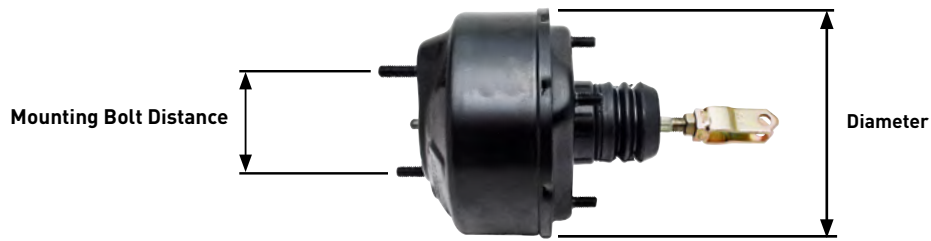

Boosters Unidades Propulseurs

Hydrovac Boosters

	Diameter ▼	# Mounting Bolts	Mounting Bolt Distance	Includes Cylinder
	5.00" 127mm	2	3.15" 80mm	No
	6.00" 152mm	2	3.15" 80mm	No
	6.00" 152mm	2	3.15" 80mm	No
	6.50" 165mm	2	3.15" 80mm	No
	7.00" 178mm	2	3.15" 80mm	Yes
	8.00" 203mm	2	3.15" 80mm	Yes

⚠ CA PROP 65 WARNING: Cancer/Reproductive Harm www.p65warnings.ca.gov