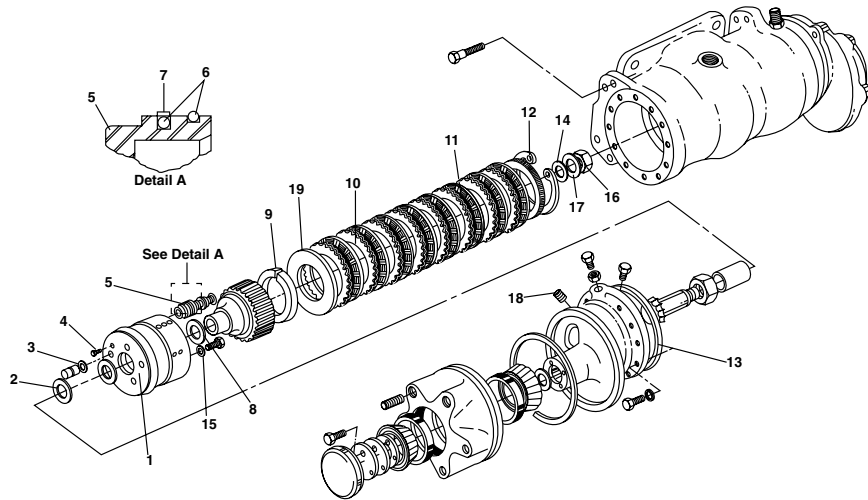

Brake Pack Kits Kit de Frenos Kit de Pack de Frein

Item # ▼	Description	SY1566 (Repair)	SY1567 (Overhaul)	Item # ▼	Description	SY1566 (Repair)	SY1567 (Overhaul)
1	SY800245 Drum		1	11	SY41631 Disc	8	8
2	SY42720 O-Ring	1	1	12	SY41270 Snap ring	1	1
3	SY47671 O-Ring	1	1	13	SY41634 O-Ring	1	1
4	SY47651 O-Ring	1	1	14	SY41633 O-Ring	1	1
5	SY41711 Piston assembly		4	15	SY800209 Lockwasher		6
6	SY41671 O-Ring	8		16	SY41272 Nut		1
7	SY41630 Wear ring	4		17	SY41300 Washer		1
8	SY41293 Seal	1	1	18	SY800210 Seal		1
9	SY42223 Snap ring	1	1	19	SY41708 Piston plate		
10	SY41346 Disc	8	8				

	Description	Applications
SY1566	Brake pack repair kit	GCS, GPS with Clark transmission