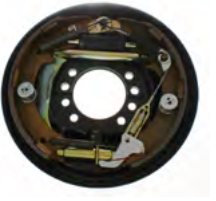

# Complete Brake Assemblies Asambleas de Frenos Completa Assemblages Complet de Freins

	Maximum O.D. ▼	Height
SY52595	3.55" 90mm	2.61" 66mm

	Maximum O.D. ▼	Height
SY23497	5.86" 149mm	1.18" 30mm

	Maximum O.D. ▼	Height
SY800729	3.94" 100mm	3.16" 80mm