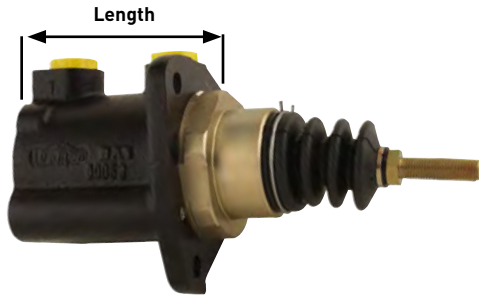

Boosters Unidades Propulseurs

Hydraulic Boosters

	Flange Type	Length ▼	Includes Cylinder
SY44674 		3.50" 89mm	No
SY85923 		5.00" 127mm	No
SY446961 		5.50" 140mm	No
SY800745 		5.58" 142mm	No
SY71840 		7.12" 181mm	No

⚠ CA PROP 65 WARNING: Cancer/Reproductive Harm www.p65warnings.ca.gov