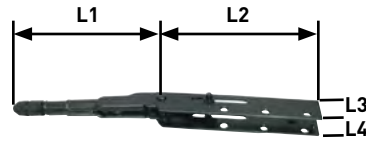

Hand Brake Levers Palancas del Freno de Mano Leviers de Frein à main

Type B

Type S

None of the above.
One dimension is being taken:
from the lever to the center of the pivot

L1 = from tip of handbrake lever to center of pivot connection

L2 = if multiple holes, take the furthest ones

L3 = from pivot to furthest point

L4 = distance between plates, if multiple distances, take the largest one

L1 = Desde la punta de la palanca del freno de mano hasta el centro de conexión del pivote

L2 = Si hay varios agujeros, tome el que está más lejos

L3 = Desde el pivote al punto más largo

L4 = Distancia entre los placas
Si hay varias distancias, tome la más grande

L1 = De la pointe du levier du frein à main au centre de la liaison pivot

L2 = Si il plusieurs trous choisir le plus éloigné

L3 = du pivot au point le plus éloigné

L4 = distance entre les plaquettes
Si différentes longueurs sont proposées, prenez la plus grande

	Type ▼	L1	L2	L3	L4	Diameter
SY1241363	A	10.04" 255mm	1.77" 45mm	4.06" 103mm		0.32" 8mm
SY1241206	A	10.32" 262mm	1.81" 46mm			
SY1241122	A	10.71" 272mm	2.24" 57mm	2.72" 69mm	0.31" 8mm	
SY85979	A	10.91" 277mm	1.97" 50mm	3.50" 89mm		0.33" 9mm

⚠ CA PROP 65 WARNING: Cancer/Reproductive Harm www.p65warnings.ca.gov