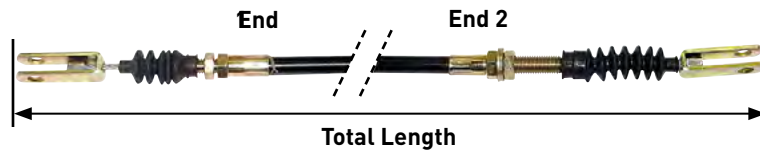

# Brake Cables Cables de Frenos Câbles de Freins

	End 1	End 2	Total Length ▼	Spring	Rubber	Cable Type
SY99-02023			6.00" 152mm	No	No	Control
SY41910			6.10" 155mm	No	No	Brake
SY86002			8.66" 220mm	No	No	Parking
SY37273			8.74" 222mm	No	No	Drag
SY31618			9.25" 255mm	Yes	No	Brake
SY23077			9.37" 238mm	No	No	Brake
SY48204			10.24" 260mm	No	No	Brake adjuster
SY82926			11.30" 287mm	No	No	Brake
SY86057			11.42" 290mm	Yes	No	Brake adjuster
SY47302			12.56" 319mm	No	No	Brake
SY48207			13.31" 338mm	Yes	No	Brake
SY1220204			13.34" 339mm	No	No	Adjuster