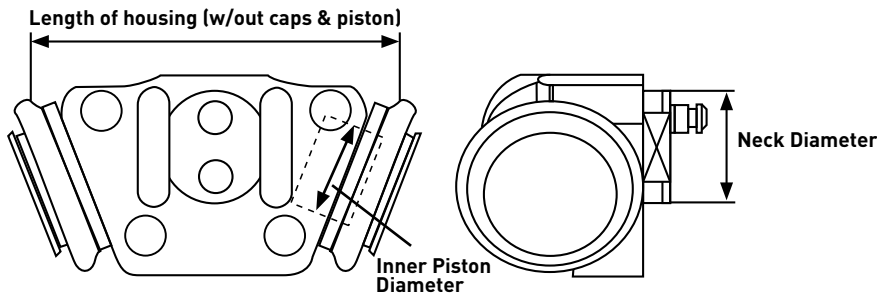

Wheel Cylinders Cilindros de Ruedas Cylindres de Roue

	Pin Type	Inner Piston Diameter ▼	Mounting Holes	Housing Length	Neck Diameter	Type	Repair Kit
		3/4" 19mm	2	2.80" 71mm	0.87" 22mm	Neutral	
		3/4" 19mm	2	2.83" 72mm	1.50" 38mm	Left	SY800251
		3/4" 19mm	2	2.83" 72mm	1.50" 38mm	Right	SY800251
		13/16" 21mm	2	2.76" 70mm	0.75" 19mm	Neutral	SY800247
		7/8" 22mm	2	2.76" 70mm	1.06" 27mm	Neutral	SY31573
		7/8" 22mm	2	2.83" 72mm	1.19" 30mm	Neutral	SY39941

CA PROP 65 WARNING: Cancer/Reproductive Harm www.p65warnings.ca.gov