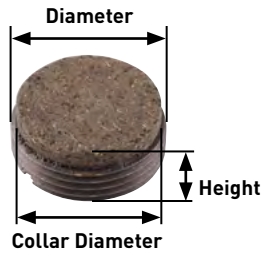

Brake Pucks Discos de Freno Pastille de Frein

	Type ▼	Diameter	Collar Diameter	Length	Height
SY85889	Round with collar	1.89" 48mm	1.69" 43mm		0.48" 12mm
SY40872	Round with collar	1.97" 50mm	1.62" 41mm		0.85" 22mm
SY85899	Round with collar	1.97" 50mm	1.63" 41mm		0.63" 16mm
SY44223	With flat side	1.57" 40mm		1.31" 33mm	0.50" 13mm
SY36072	With flat side	1.57" 40mm		1.26" 32mm	0.35" 9mm
SY45827	With flat side	1.57" 40mm		1.34" 34mm	0.20" 5mm
SY32109	With flat side	1.61" 41mm		1.35" 34mm	0.47" 12mm

⚠ CA PROP 65 WARNING: Cancer/Reproductive Harm www.p65warnings.ca.gov