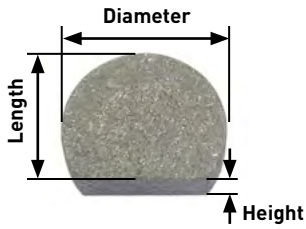

Brake Pucks Discos de Freno Pastille de Frein

	Type ▼	Diameter	Collar Diameter	Length	Height
SY85889	Round with collar	1.89" 48mm	1.69" 43mm		0.48" 12mm
SY40872	Round with collar	1.97" 50mm	1.62" 41mm		0.85" 22mm
SY85899	Round with collar	1.97" 50mm	1.63" 41mm		0.63" 16mm
SY44223	With flat side	1.57" 40mm		1.31" 33mm	0.50" 13mm
SY36072	With flat side	1.57" 40mm		1.26" 32mm	0.35" 9mm
SY45827	With flat side	1.57" 40mm		1.34" 34mm	0.20" 5mm
SY32109	With flat side	1.61" 41mm		1.35" 34mm	0.47" 12mm

⚠ CA PROP 65 WARNING: Cancer/Reproductive Harm www.p65warnings.ca.gov