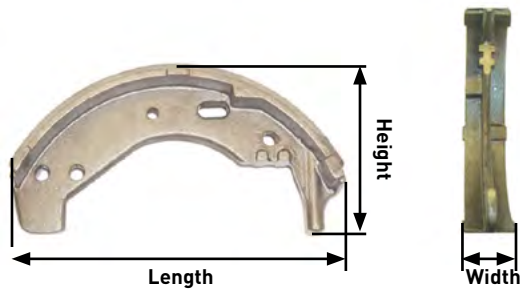

Brake Shoes Zapatas de Freno Machoires de Freins

	Type	Length ▼	Width	Height
SY800029	Metal	3.74" 95mm	1.50" 38mm	1.02" 26mm

	Type	Length ▼	Width	Height
SY42636	Metal	5.59" 142mm	0.96" 24mm	2.72" 69mm

SY83330	Metal	4.17" 106mm	0.98" 25mm	2.01" 51mm

SY40679	Metal	5.67" 144mm	2.52" 64mm	2.28" 58mm

SY28-103167	Metal	4.26" 108mm	1.11" 28mm	1.42" 36mm

SY44971	Metal	5.87" 149mm	1.61" 41mm	2.17" 55mm

SY43565	Aluminum	4.72" 120mm	1.00" 26mm	1.65" 42mm

SY44972	Metal	5.87" 149mm	1.61" 41mm	2.17" 55mm

SY85820	Aluminum	4.92" 125mm	1.00" 26mm	1.65" 42mm

SY44973	Metal	5.87" 149mm	1.61" 41mm	2.17" 55mm

SY800027	Metal	5.47" 139mm	1.18" 30mm	2.36" 60mm

SY85834	Metal	5.91" 150mm	1.42" 36mm	2.75" 70mm

SY800019	Metal	5.51" 140mm	1.00" 26mm	2.60" 66mm

SY800020	Metal	5.98" 152mm	1.30" 33mm	3.15" 80mm

CA PROP 65 WARNING: Cancer/Reproductive Harm www.p65warnings.ca.gov