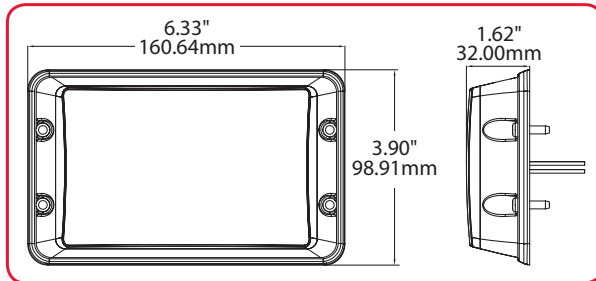

APPLICATIONS:

US: 16355 South Lone Elm Road • Olathe, KS 66062 • USA
Canada: 1039 Cardiff Blvd. • Mississauga, Ontario L5S 1P4 • Canada

P: 913-780-1440 • TOLL FREE 800-447-3693 • F: 913-780-1427
E: info@superiorsignals.com • www.superiorsignals.com