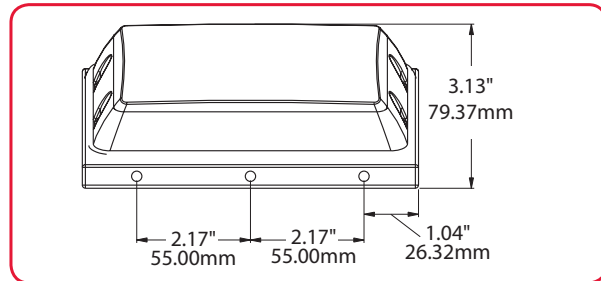

APPLICATIONS:

US: 16355 South Lone Elm Road • Olathe, KS 66062 • USA
Canada: 1039 Cardiff Blvd. • Mississauga, Ontario L5S 1P4 • Canada

P: 913-780-1440 • TOLL FREE 800-447-3693 • F: 913-780-1427
E: info@superiorsignals.com • www.superiorsignals.com