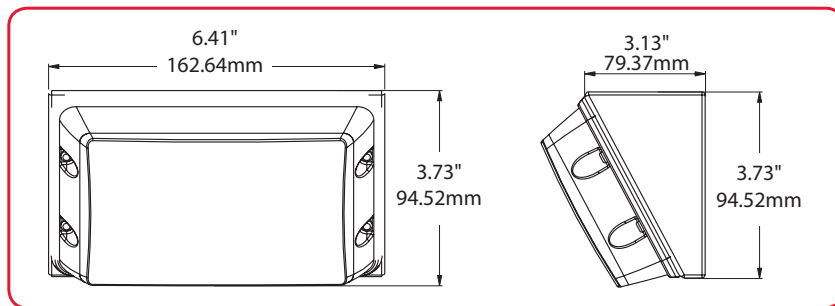

APPLICATIONS:

US: 16355 South Lone Elm Road • Olathe, KS 66062 • USA
Canada: 1039 Cardiff Blvd. • Mississauga, Ontario L5S 1P4 • Canada

P: 913-780-1440 • TOLL FREE 800-447-3693 • F: 913-780-1427
E: info@superiorsignals.com • www.superiorsignals.com